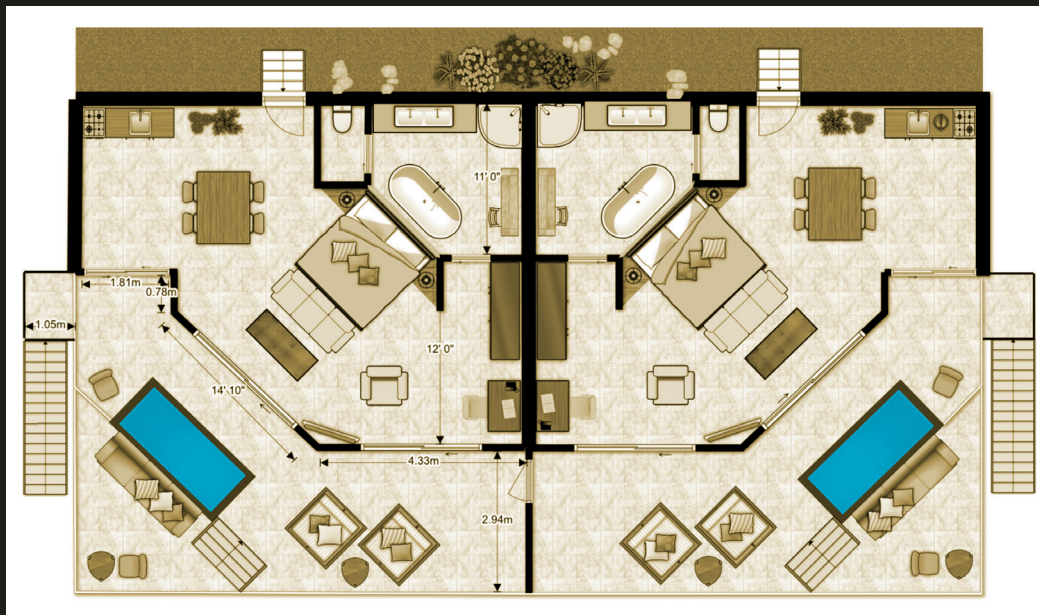

The Kingfish apartments are located above Ffryes Beach, one of the most beautiful in the region. These one or two bedroom apartments boast magnificent views, and there are three different types.

MORE THAN JUST A VIEW

The Lower units are the largest option, with additional indoor and dining areas, plus a drop down terrace below the optional infinity edged pool. The Ground units also have an optional pool, and can be co-joined to make a two bedroom option. The Upper units have the higher panoramic views, with exposed rafter ceilings.

KINGFISH LOWER

Bedrooms 1, Bathrooms 1; Total Area: 1038 sq. ft.
Internal: 668 sq. ft.; External: 327 sq. ft. + 43 sq.ft. (pool)

KINGFISH GROUND

Bedrooms 1, Bathrooms 1; Total Area: 1009 sq. ft.
Internal: 568 sq. ft.; External: 398 sq. ft. + 43 sq.ft. (pool)

KINGFISH UPPER

Bedrooms 1, Bathrooms 1; Total Area: 868 sq. ft.
Internal: 568 sq. ft.; External: 300 sq. ft.

TAMARIND HILLS

ANTIGUA - WEST INDIES

Tel: +1 (268) 736-4028
Email: info@tamarind-hills.com
www.tamarind-hills.com