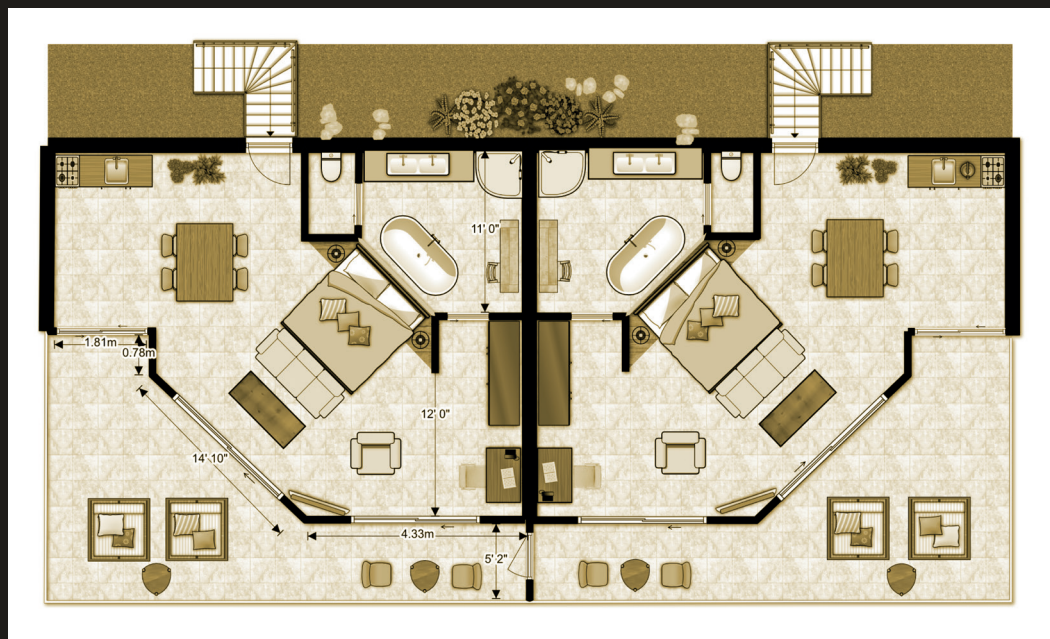

The Lower units are the largest option, with additional indoor and dining areas, plus a drop down terrace below the optional infinity edged pool. The Ground units also have an optional pool, and can be co-joined to make a two bedroom option. The Upper units have the higher panoramic views, with exposed rafter ceilings.

KINGFISH LOWER

Bedrooms 1, Bathrooms 1; Total Area: 1038 sq. ft.
Internal: 668 sq. ft.; External: 327 sq. ft. + 43 sq.ft. (pool)

KINGFISH GROUND

Bedrooms 1, Bathrooms 1; Total Area: 1009 sq. ft.
Internal: 568 sq. ft.; External: 398 sq. ft. + 43 sq.ft. (pool)

KINGFISH UPPER

Bedrooms 1, Bathrooms 1; Total Area: 868 sq. ft.
Internal: 568 sq. ft.; External: 300 sq. ft.

TAMARIND HILLS

ANTIGUA - WEST INDIES

Tel: +1 (268) 736-4028
Email: info@tamarind-hills.com
www.tamarind-hills.com